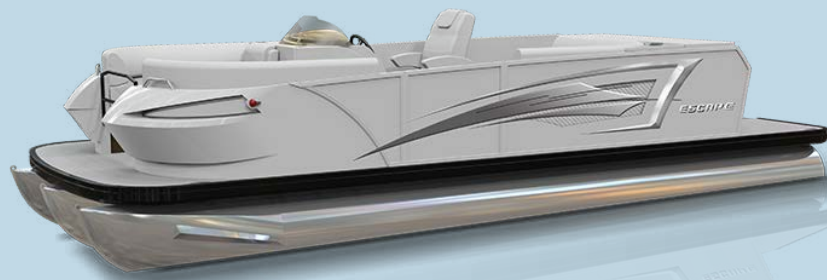

# RT CRUISE 2000

With triple tubes and 150 HP, this 2000 RT CRUISE is a natural for watersports.

MODELS AVAILABLE	WEIGHT W/O ENGINE	BEAM	FUEL CAPACITY	LENGTH-CENTER LINE	LOA ON TRAILER	U.S. PERSON CAPACITY	MAX HP	DEAD RISE	DRAFT
<b>RT 2000 TRIPLE</b>	2,080 lb. 943 kg	8'6" 2.59 m	25 gal. 95 l	23' 10" 7.26 m	30' 10" 9.4 m	12	150 hp	15°	27"