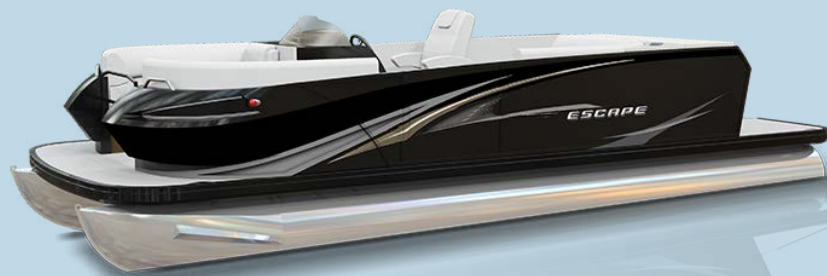

# RT CRUISE 2400

The 2400 RT CRUISE is the biggest dual round-tube touring pontoon in the fleet.

MODELS AVAILABLE	WEIGHT W/O ENGINE	BEAM	FUEL CAPACITY	LENGTH-CENTER LINE	LOA ON TRAILER	U.S. PERSON CAPACITY	MAX HP	DEAD RISE	DRAFT
<b>RT 2400 TWIN</b>	2,080 lb. 943 kg	8'6" 2.59 m	25 gal. 95 l	23' 10" 7.26 m	30' 10" 9.4 m	12	150 hp	15°	27"

# RT SERIES | CRUISE 2400