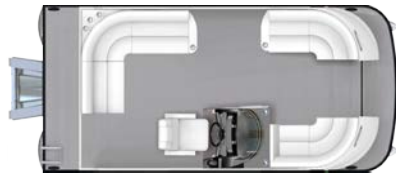

RT SERIES | CRUZE

Standard Layout