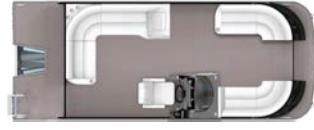

RT SERIES | CRUISE 2200 TRIPLE

Standard Layout

Optional Layout 1

Optional Layout 2

Optional Layout 3

Optional Packages

PRIME SPEAKER PACKAGE INCLUDES:

M2 6" Marine Grade Punch Black Speakers
w/PMX-1 Remote & 400 Watt 4 Channel Amplifier