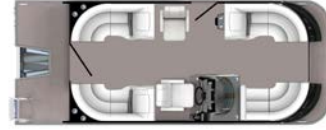

INDIVIDUAL OPTIONS

Adjustable Driver Pedestal
Bow Table (L Teak)
Bow Table Fiberglass w/Cup Holders
& Drop Leafs
Bow Fiberglass Table Round (White)
Bow Table Teak w/Cup Holders & Drop Leafs
Canadian Capacity Plate
Depth Finder Helm
Drink Cup Holder Portable
Extended Rubrail w/Insert
Exterior Blue Strip Lighting
Flooring Seagrass Tan; Complete Floor
Flooring Teak Mat Beige; Complete Floor
Flooring Teak Mat Brown; Complete Floor
Flooring Teak Mat Grey; Complete Floor
Flooring TPO Grey; Complete Floor
Flooring TPO Sand; Complete Floor
Fully Enclosed Bow Door
Fully Enclosed Stern Door
Garmin Striker 4 GPS Mount Helm
In Floor Storage
Interior Blue Strip Lighting
Porta Potti
Rockford Fosgate Sub Woofer Prime
Rockford Fosgate Sub Woofer Punch
Ski Tow Mini Tower
Ski Tow Turboswing
Sport Graphic Exchange
Stern Fiberglass Table Round (White)
Stern Table Teak w/Cup Holders & Drop Leafs
Table Base
Under Deck Sheeting

RT SERIES | CRUISE 2200 TRIPLE

Standard Layout

Optional Layout 1

Optional Layout 2

Optional Layout 3

Optional Packages

PRIME SPEAKER PACKAGE INCLUDES:

M2 6" Marine Grade Punch Black Speakers
w/PMX-1 Remote & 400 Watt 4 Channel Amplifier