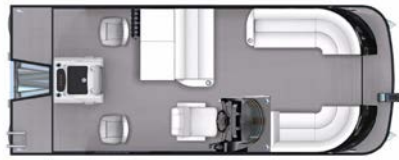

RT SERIES | FISH 2200

Standard Layout