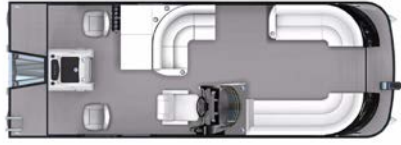

RT SERIES | FISH 2400

Standard Layout