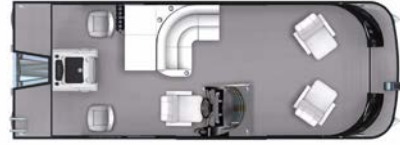

RT SERIES | FISH 2400

Standard Layout

Optional Full Fish Layout

Optional Packages

FULL FISH PACKAGE INCLUDES:

Bow Fiberglass Steel Liners w/Storage, Trolling Motor Gate
Baitwell Port; Battery or Open Storage Starboard
Bow Recliners (2) w/Flip Up Bolsters; GPS Garmin Striker 4