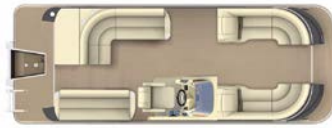

Standard Layout

Layout Option 1

Layout Option 2

Layout Option 3

Layout Option 4

Optional Packages

PRIME SPEAKER PACKAGE INCLUDES:

M2 6" Marine Grade Punch Black Speakers
w/ PMX-1 Remote & 400 Watt 4 Channel Amplifier